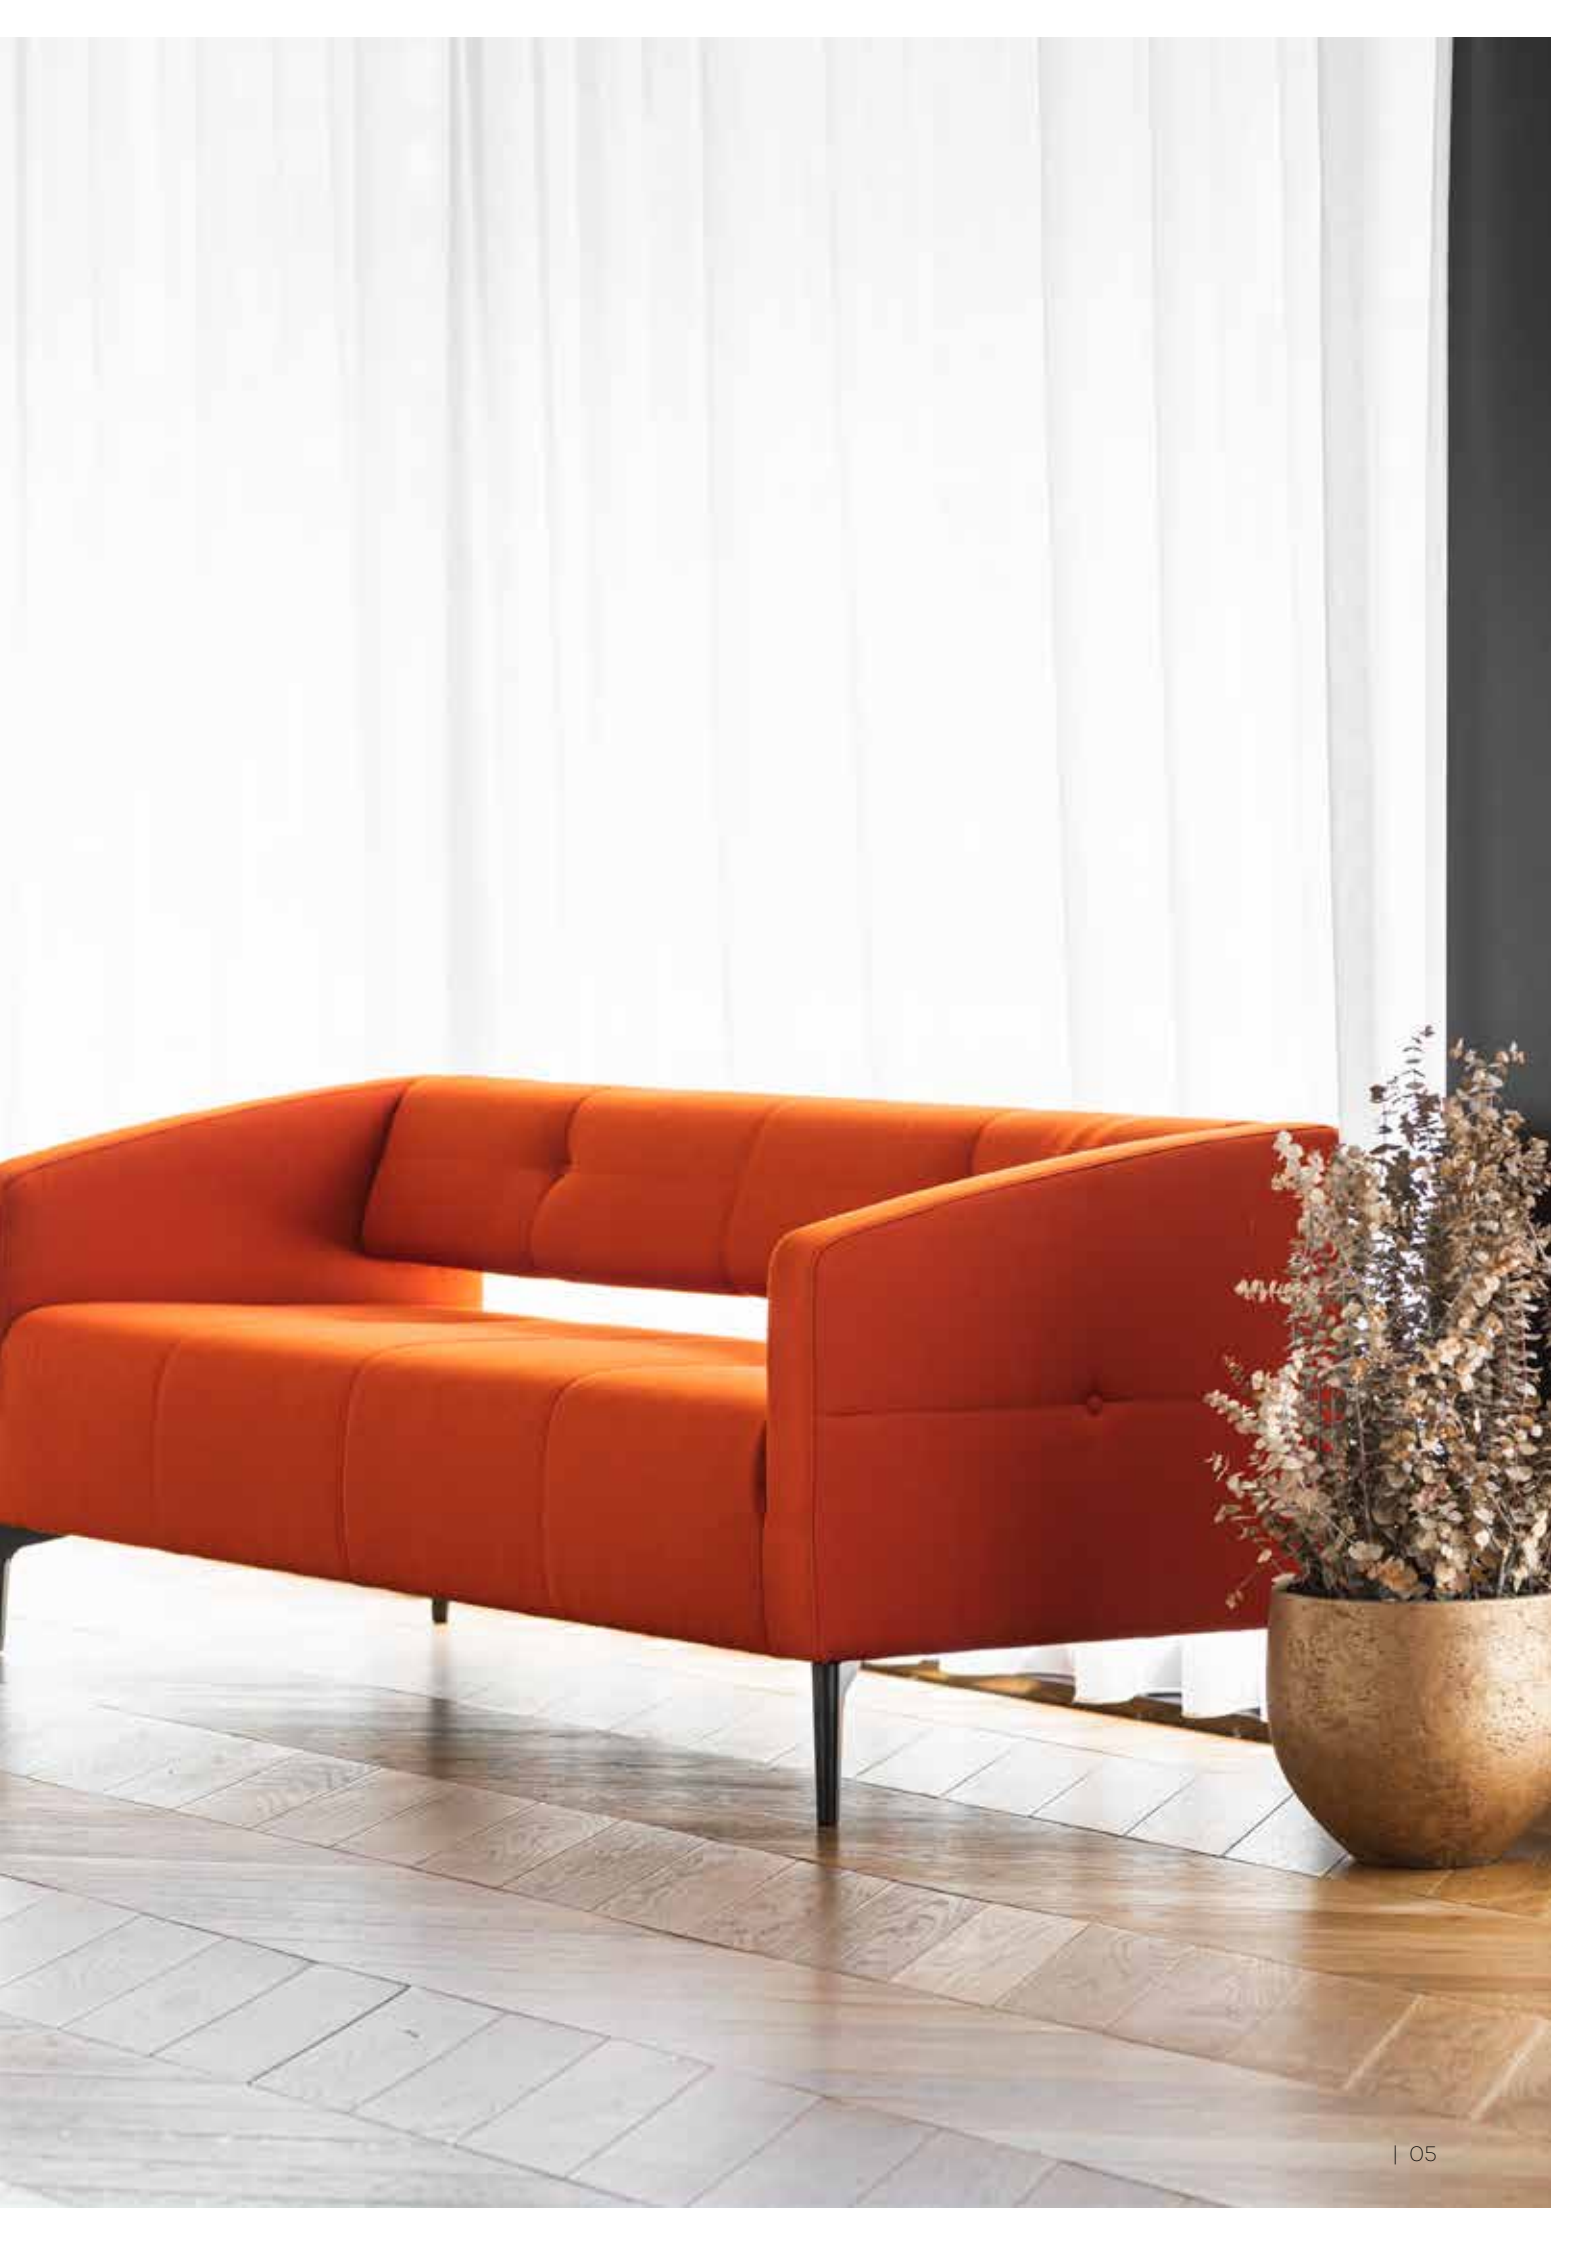

**EN** Lounges have worked their way into every area of life with comfort and elegance. Züco has been carefully crafting extraordinary lounge furniture for almost a hundred years. You can see and feel this experience, tradition, and quality.

Design: Rüdiger Schaack

**DE** Der elegant gestaltete Sessel sowie die bequemen 2- und 2,5-Sitzer-Sofas lassen sich ideal kombinieren. FüÙe in Aluminium schwarz oder poliert, Bezüge sichtbar schön kapitoniert in edlen Materialien perfekt fest gepolstert. Seine filigrane Form, der freischwebend gearbeitete Rücken verleihen Destino Präsenz und Leichtigkeit zugleich. So werden sie jeder Anforderung gerecht: Repräsentativ, einladend und zeitlos schön.

**EN** The elegantly designed easy chair and the comfortable 2- and 2.5-seater sofas are ideal for any combination. Black or polished aluminium feet, covers firmly cushioned to perfection in fine materials with visually appealing press-studs. Its delicate form and the free-floating backrest lend the Destino both presence and lightness. Representative, inviting, and timelessly elegant, they meet any requirement.